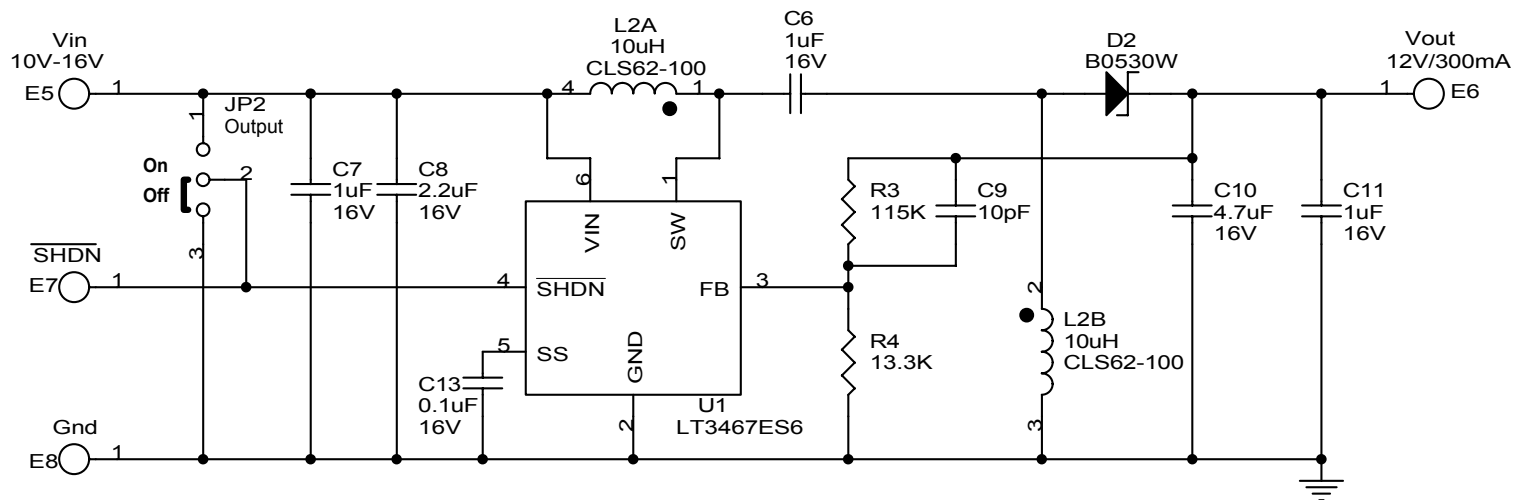

BOOST

SEPIC

LINEAR TECHNOLOGY CORPORATION

1630 McCARTHY BLVD.
MILPITAS, CA 95035
(408) 432-1900 (408) 434-0507 FAX

Title

1.2MHz, SOT-23 DC/DC Converter

Size

Document Number