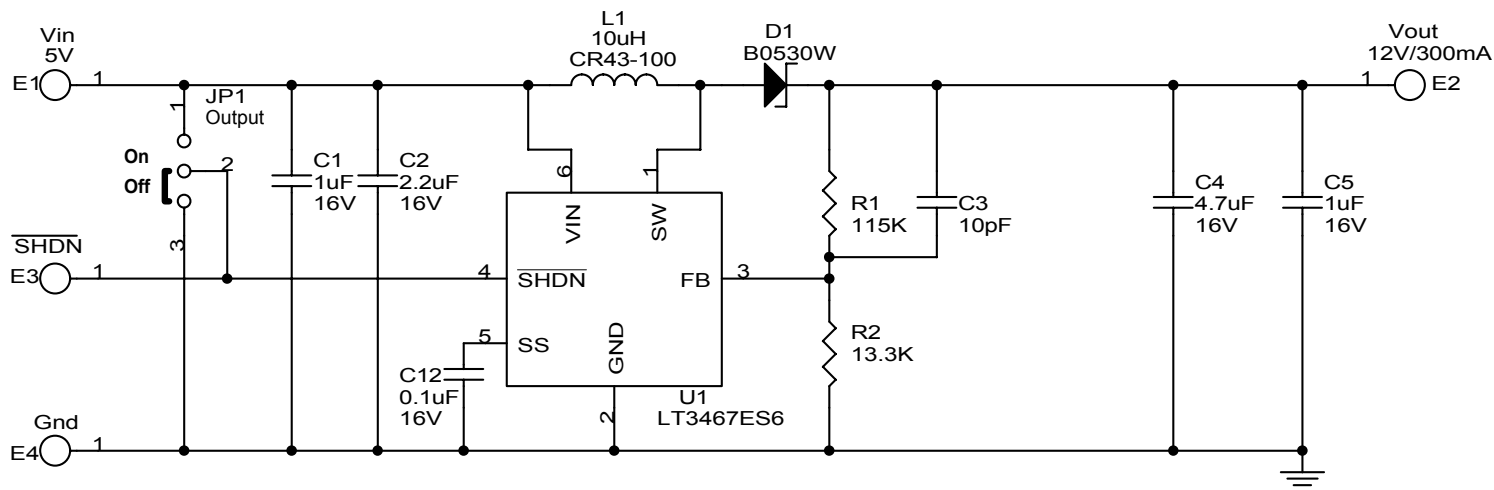

BOOST

SEPIC

LINEAR TECHNOLOGY CORPORATION

1630 McCARTHY BLVD.
MILPITAS, CA 95035
(408) 432-1900 (408) 434-0507 FAX

Title

1.2MHz, SOT-23 DC/DC Converter

Size

Document Number