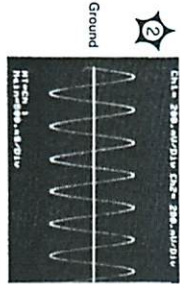

Note: All front panel settings are from instrument turn on unless otherwise noted.

Figure 8-23. Preamplifier 8-53/8-54