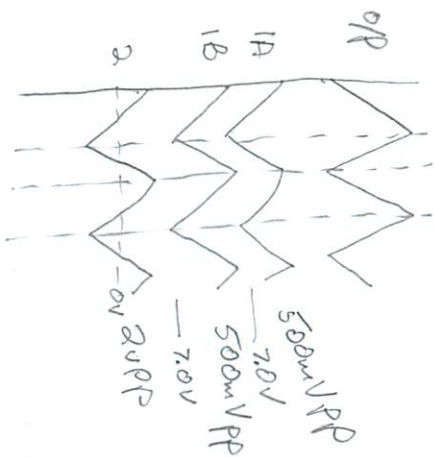

Note: All front panel settings are from instrument turn on unless otherwise noted.

Figure 8-23. Preamplifier 8-53/8-54