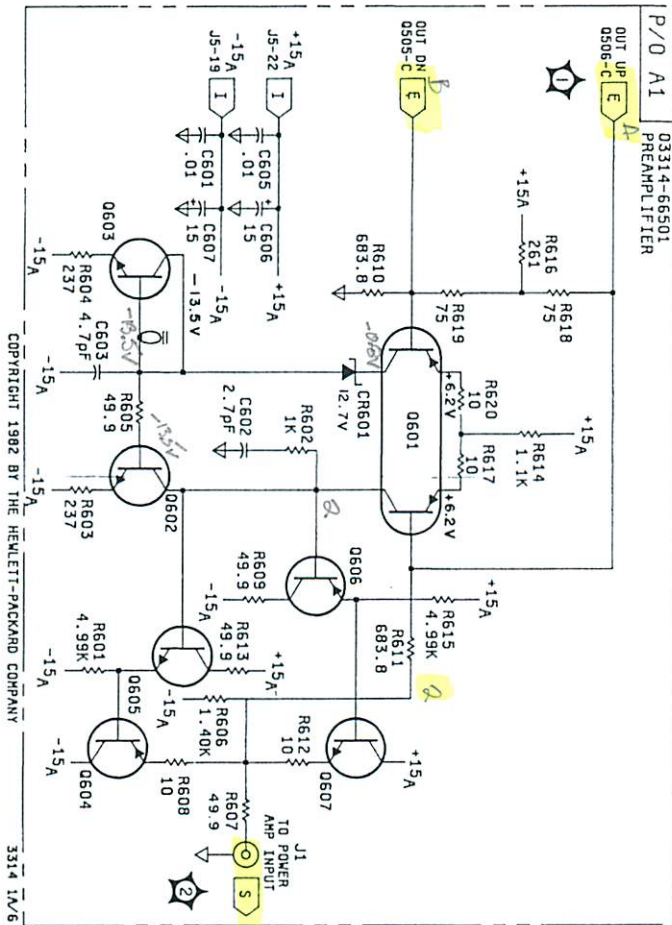

Note: All front panel settings are from instrument turn on unless otherwise noted.

Figure 8-23. Preamplifier 8-53/8-54